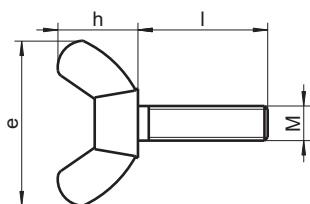

EZ0316

ŚRUBY SKRZYDEŁKOWE
Wing screws, american type

Art. nr 316

l	M 3	M 4	M 5	M 6	M 8	M 10	M 12
[mm]							
10	● ▲	● ▲	● ▲	● ▲			
12	● ▲	● ▲	● ▲	● ▲			
16	● ▲	● ▲	● ▲	● ▲	● ▲	● ▲	▲
20	● ▲	● ▲	● ▲	● ▲	● ▲	● ▲	● ▲
25	● ▲	● ▲	● ▲	● ▲	● ▲	● ▲	● ▲
30	● ▲	● ▲	● ▲	● ▲	● ▲	● ▲	● ▲
35		● ▲	● ▲	● ▲	● ▲	● ▲	● ▲
40		● ▲	● ▲	● ▲	● ▲	● ▲	● ▲
45			● ▲	● ▲	● ▲	● ▲	● ▲
50			● ▲	● ▲	● ▲	● ▲	● ▲
55					● ▲	● ▲	● ▲
60					● ▲	● ▲	● ▲
100							▲
[szt./pc.]	100	100	50	50	50	25	25
h	8,6 ±1,0	10,5 -2,9	10,5 ±1,0	12,7 ±1,0	14,8 ±1,2	17,0 ±1,0	22,5 ±1,5
e	18,0 ±1,0	20,0 ±3,0	22,0 ±1,5	27,0 ±1,5	30,0 ±1,5	36,0 ±2,0	47,5 ±2,5